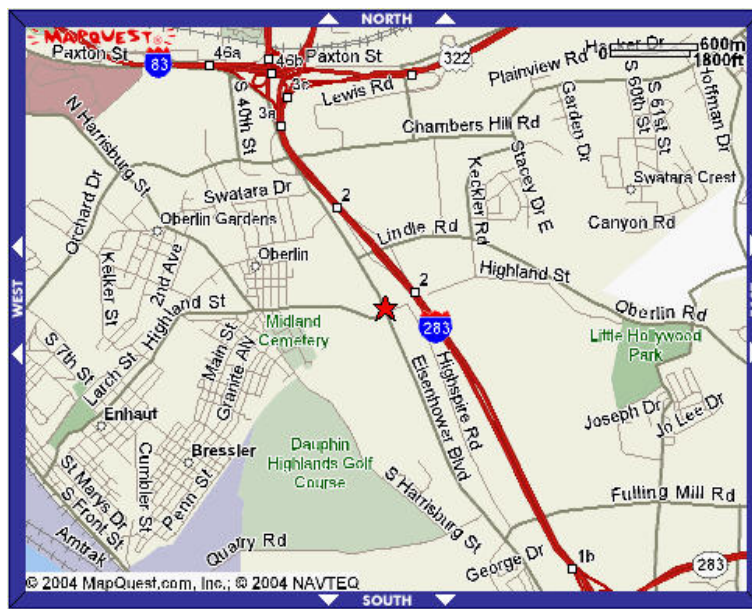

# OUR MEETING PLACE

The General Membership Meetings of both the Susquehanna Region of the SCCA and the Appalachian Sports Car Club are held at Gilligan's Bar and Grill in their "Elegant Dining Room" meeting facility. Gilligan's is located on Eisenhower Boulevard, Harrisburg, PA, just a short distance up the hill from Harbor Freight.

Gilligan's Bar and Grill was established in 1993 and has become a premier dining establishment in the Capital area. They offer patrons both casual and fine dining at reasonable prices. Their menu features fresh seafood, Black Angus steak, hand cut veal and homemade pasta dishes as well as soup, sandwiches, fresh baked sub rolls and garden salads that are all made from scratch.

Our Membership Meetings are held the fourth Tuesday of each month (Except in December). They are scheduled to begin at 8:00 PM, but show up early so you have time for dinner and some socializing.

The following map shows Gilligan's location: